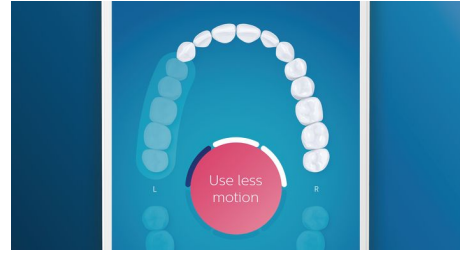

## TongueCare+ tongue brush

With 240 elastomer MicroBristles, the TongueCare+ tongue brush is specifically designed to clean the soft and porous surface of the tongue. The flexible MicroBristles contour to and gently clean around the ridges and grooves, to remove bacteria buildup and drive our bacteria-killing BreathRx tongue spray deeper. The compact shape allows patients to comfortably clean the entire tongue.

## Focus areas and goal-setting

If you identify specific spots in a patient's mouth that need more attention due to plaque buildup, gum recession or any other issue, DiamondClean Smart can help them tackle those trouble areas. Patients can highlight these spots in their personalized 3D mouth-map within the Philips Sonicare app, and they will receive reminders to give these areas the extra care they need each time they brush. The Philips Sonicare app maintains a running history of their brushing data, so patients can easily review their performance, track their progress and work to improve their daily oral care routine.

## Location sensor

DiamondClean Smart's location sensor shows patients where they're brushing too little for better coverage. If there are spots your patients consistently miss when they're brushing, the location sensor will bring them to their attention.