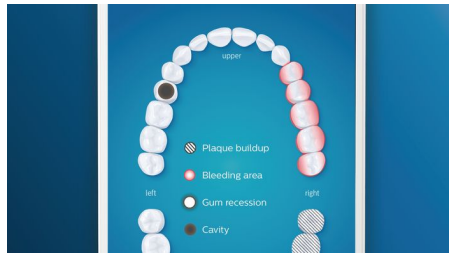

Focus areas and goal-setting

If you identify specific spots in a patient's mouth that need more attention due to plaque buildup, gum recession or any other issue, DiamondClean Smart can help them tackle those trouble areas. Patients can highlight these spots in their personalized 3D mouth-map within the Philips Sonicare app, and they will receive reminders to give these areas the extra care they need each time they brush. The Philips Sonicare app maintains a running history of their brushing data, so patients can easily review their performance, track their progress and work to improve their daily oral care routine.