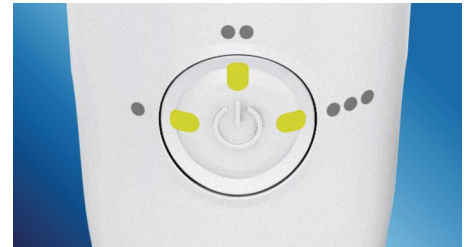

Triple burst customization

AirFloss Pro/Ultra's powerful spray can be customized to your patient's liking with single, double, or triple bursts for each press of the activation button.