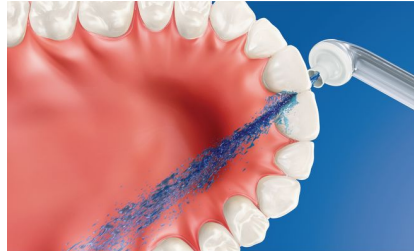

Improves oral health

- Clinically proven as effective as floss for gum health**
- Up to 99.9% plaque removal***
- Helps prevent cavities between teeth

Superior technology

- Air and micro-droplet technology
- High performance nozzle
- Triple burst customizable settings

The easiest way to effectively clean between teeth

- An easy way to start a healthy habit

Highlights

Better gum health

Philips Sonicare AirFloss Pro/Ultra nozzle is clinically proven to improve gum health as much as floss.** Helps improve gum health in as little as two weeks.

Micro-droplet technology

Our clinically-proven results are possible from our unique technology that combines air and mouthwash or water to powerfully yet gently clean between teeth and along the gumline.

Triple burst customization

AirFloss Pro nozzle's powerful spray can be customized to your liking, with single, double or triple bursts for each press of the activation button.

Up to 99.9% plaque removal