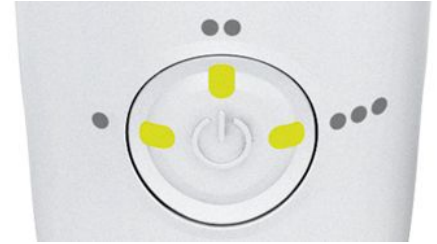

The easiest way to effectively clean between teeth

- An easy way to start a healthy habit

Highlights

Better gum health

Philips Sonicare AirFloss Pro/Ultra nozzle is clinically proven to improve gum health as much as floss.** Helps improve gum health in as little as two weeks.

Triple burst customization

AirFloss Pro nozzle's powerful spray can be customized to your liking, with single, double or triple bursts for each press of the activation button.

Up to 99.9% plaque removal