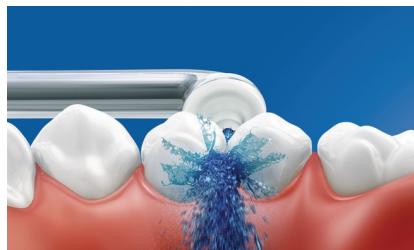

Micro-droplet technology

Our clinically-proven results are possible from our unique technology that combines air and mouthwash or water to powerfully yet gently clean between teeth and along the gumline.

Triple burst customization

AirFloss Pro nozzle's powerful spray can be customized to your liking, with single, double or triple bursts for each press of the activation button.

Up to 99.9% plaque removal

AirFloss Pro/Ultra removes up to 99.9% of plaque from treated areas.***

High performance nozzle

The new AirFloss Pro/Ultra high performance nozzle amplifies the power of our air and micro-droplet technology to be more effective and efficient than ever.

Easily start a healthy habit

Interproximal cleaning is very important to overall oral health. AirFloss is an easy way to clean deeper between teeth, helping to form a healthy habit.

Helps prevent cavities