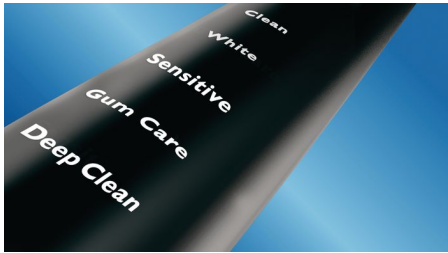

Superior technology

- Air and micro-droplet technology
- High performance nozzle
- Triple burst customizable settings

The easiest way to effectively clean between teeth

- An easy way to start a healthy habit
- Takes just 60 seconds: Point, Press, Clean!
- Total daily confidence of a fresh and clean mouth

Highlights

Extra deep cleaning

Our Deep Clean mode means you can really focus on specific areas, paying them extra attention. We've combined our unique brush head motion with an extended 3 minutes of brushing time so your teeth get a truly deep clean.

Better gum health

Philips Sonicare AirFloss Pro/Ultra is clinically proven to improve gum health as much as floss.** Helps improve gum health in as little as two weeks.

Up to 99.9% plaque removal

AirFloss Pro/Ultra removes up to 99.9% of plaque from treated areas.***