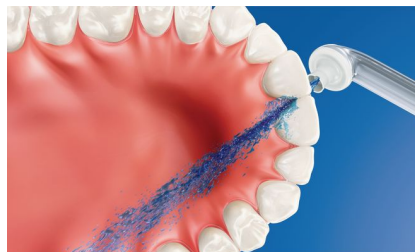

Highlights

Extra deep cleaning

Our Deep Clean mode means you can really focus on specific areas, paying them extra attention. We've combined our unique brush head motion with an extended 3 minutes of brushing time so your teeth get a truly deep clean.

Better gum health

Philips Sonicare AirFloss Pro/Ultra is clinically proven to improve gum health as much as floss.** Helps improve gum health in as little as two weeks.

Up to 99.9% plaque removal

AirFloss Pro/Ultra removes up to 99.9% of plaque from treated areas.***

Helps prevent cavities

By gently bursting away plaque that brushing missed, Philips Sonicare AirFloss Pro/Ultra helps prevent cavities from forming in the spaces between your teeth.

Micro-droplet technology

Interproximal cleaning is very important to overall oral health. AirFloss Pro/Ultra is an easy way to clean deeper between teeth, helping to form a healthy habit.

High performance nozzle

The new AirFloss Pro/Ultra high performance nozzle amplifies the power of our air and micro-droplet technology to be more effective and efficient than ever.