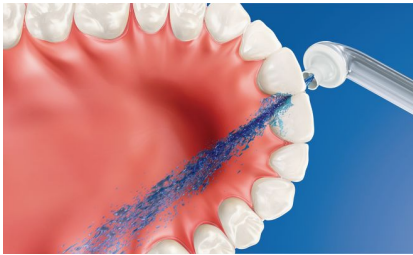

Micro-droplet technology

Our clinically-proven results are possible from our unique technology that combines air and mouthwash or water to powerfully yet gently clean between teeth and along the gumline.