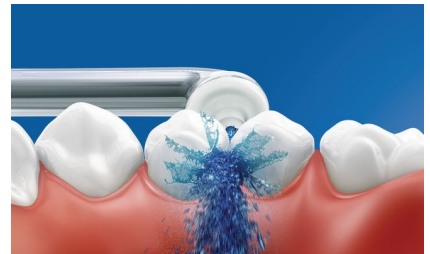

High performance nozzle

The new AirFloss Pro/Ultra high performance nozzle amplifies the power of our air and micro-droplet technology to be more effective and efficient than ever.