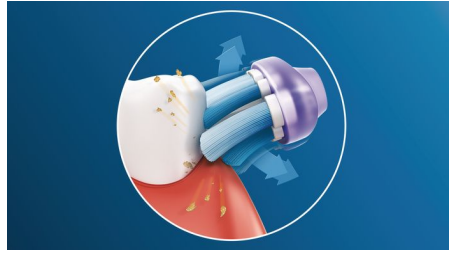

## Focus on gingival health

With Premium Gum Care, even the deepest clean is gentle. As the brush head moves along the gumline, its flexible sides and bristles absorb any excessive pressure so gums are protected even if patients are brushing too hard. Its rounded profile allows the bristles to clean evenly while being gentle on gums. Extra-soft gumline bristles deliver a gentle yet effective clean along the gumline, where gum disease starts. The brush head's smaller size allows easy maneuvering even in hard-to-reach areas.

## Adaptive cleaning technology

Patients get a personalized clean every time they brush with our adaptive cleaning technology. Soft, flexible rubber sides let Premium Gum Care adapt to the unique contours of the mouth. Our bristles adjust to gums and teeth, giving patients up to 2x more surface contact than a DiamondClean brush head for deeper cleaning, even in hard-to-reach spots. Adaptive cleaning technology also: allows gentle tracking along the gumline; absorbs excessive brushing pressure; and enables an enhanced sweeping motion, for a unique in-mouth feel and superior cleaning.

## Powerful plaque removal

Thanks to its flexible design, Premium Gum Care is proven to remove up to 10x more plaque than a manual toothbrush. It moves to enhance our unique Philips Sonicare cleaning technology so that however patients brush, they get an exceptional clean they can see and feel.