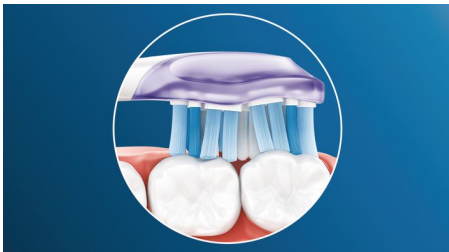

Adaptive cleaning technology

Patients get a personalized clean every time they brush with our adaptive cleaning technology. Soft, flexible rubber sides let Premium Gum Care adapt to the unique contours of the mouth. Our bristles adjust to gums and teeth, giving patients up to 2x more surface contact than a DiamondClean brush head for deeper cleaning, even in hard-to-reach spots. Adaptive cleaning technology also: allows gentle tracking along the gumline; absorbs excessive brushing pressure; and enables an enhanced sweeping motion, for a unique in-mouth feel and superior cleaning.