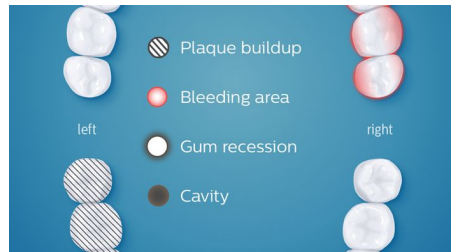

Smart Sensor Technology

Three smart sensors send personalized brushing data to the Philips Sonicare app. Location sensor shows patients where they're brushing too little for better coverage. Scrubbing sensor helps guide patients to reduce scrubbing for optimized technique and a deeper, more gentle clean. Pressure sensor tracks brushing pressure and gently pulsates the handle to tell patients when to adopt a softer touch.

State-of-the-art 3D mouth-map

A personalized 3D mouth-map provides post-brushing analysis so patients can track and refine their routine and identify trouble spots that require extra attention.

Touch-Up

The Touch-Up feature displays customized guidance based on actual brushing data in order to immediately address missed areas.

Highlights trouble spots

Based on advice from their dental professional, patients can highlight and address areas on the personalized mouth-map in need of extra care due to plaque buildup, gum recession or another issue.