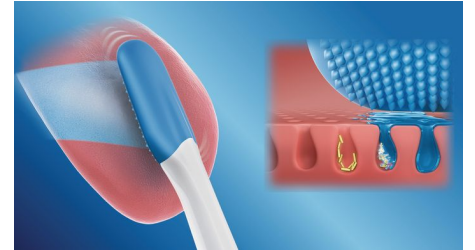

Sonic power

TongueCare+ is the only tongue cleaner with Philips Sonicare strength, to clean away bad-breath bacteria with every stroke. 31 000 vibrations per minute break up tongue debris, sweep away bad-breath bacteria and drive the bacteria-killing ingredients of the BreathRx tongue spray deeper. Thanks to our Philips Sonicare technology, your tongue will feel cleaner and your breath will stay fresh for longer.