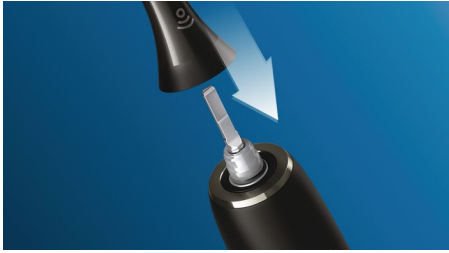

An easy addition to your oral care routine

- From toothbrush to tongue cleaner in just one click
- Easily reach every part of your tongue

Innovative technology

- Automatically pairs with your toothbrush handle
- 240 MicroBristles for a gentle deep clean
- A Philips Sonicare clean for your tongue

Highlights

Easy to click-on

TongueCare+ tongue brush quickly transforms your Philips Sonicare toothbrush into a sonic-powered tongue cleaner. Each tongue brush clicks onto your Philips Sonicare toothbrush handle, just like a regular brush head. Simple to use, replace and clean, these innovative tongue brushes are compatible with all Philips Sonicare click-on toothbrush handles, so it couldn't be easier to add tongue cleaning to your daily oral care routine. It fits all Philips Sonicare toothbrush handles except: PowerUp Battery and Essence.