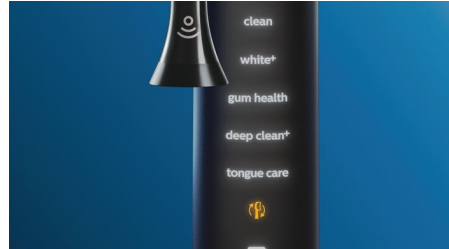

An easy addition to your oral care routine

- From toothbrush to tongue cleaner in just one click
- Easily reach every part of your tongue

Innovative technology

- Automatically pairs with your toothbrush handle
- 240 MicroBristles for a gentle deep clean
- A Philips Sonicare clean for your tongue

Highlights

Easy to click-on

TongueCare+ tongue brush quickly transforms your Philips Sonicare toothbrush into a sonic-powered tongue cleaner. Each tongue brush clicks onto your Philips Sonicare toothbrush handle, just like a regular brush head. Simple to use, replace and clean, these innovative tongue brushes are compatible with all Philips Sonicare click-on toothbrush handles, so it couldn't be easier to add tongue cleaning to your daily oral care routine. It fits all Philips Sonicare toothbrush handles except: PowerUp Battery and Essence.

Get your tongue truly clean

To get your tongue truly clean, you need to be able to reach everywhere. Thanks to its ergonomic shape, the TongueCare+ tongue

brush lets you do this in comfort. The small and flexible head makes it easy to clean away bad-breath bacteria in every nook and cranny.

Smart mode-pairing

Our smart TongueCare+ tongue brush has a microchip inside that communicates with the toothbrush handle. So when you click it on, the handle automatically recognizes it and selects the appropriate mode and intensity level to optimize your tongue-cleaning performance. All you have to do is to press the power button.