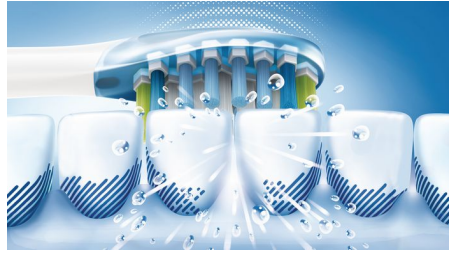

- Part of a better oral healthcare routine

Highlights

Adjusts to your teeth

Our AdaptiveClean brush head is the only electric toothbrush head that can follow the unique shape of your teeth and gums. With soft, flexible sides made of rubber, the bristles of the brush head can adjust to the shape of each tooth's surface. You get up to 4 x more surface contact* and up to 10 x more plaque removal** along the gum line and between teeth. Even hard-to-reach areas get a deep clean that's still gentle on gums.

Gentle on gums

With an AdaptiveClean brush head, even the deepest clean is gentle. As your sonic toothbrush tracks along the gum line, the flexible sides and bristles of the brush head absorb any excessive pressure you might apply. The soft tissue around your gums is protected even if you brush too hard.

Our deepest clean

Our most innovative brush head is also our deepest-cleaning brush head yet. Thanks to its flexible form, the AdaptiveClean brush head can remove up to 10 x more plaque from hard-to-reach areas. The movement of the brush head is specifically designed to enhance the dynamic cleaning action of your Philips sonic toothbrush. However you brush, you get an exceptional clean that you can see and feel.