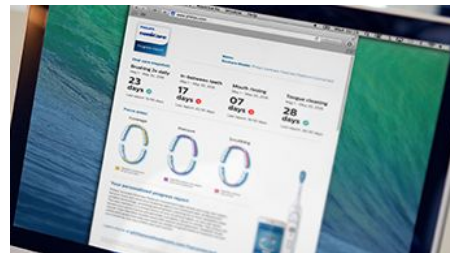

Goal-setting, progress reports

The Philips Sonicare app maintains a running history of a patient's personalized brushing data, allowing them to easily review performance and set daily and long-term goals. After 30 days, patients can generate an in-app progress report summarizing their brushing performance, with the added option of sharing reports with their dental professional via email.