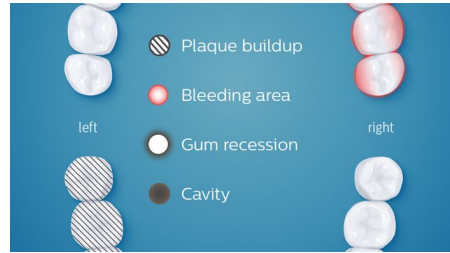

Highlights

Smart Sensor Technology

Three smart sensors send personalized brushing data to the Philips Sonicare app. Location sensor shows patients where they're brushing too little for better coverage. Scrubbing sensor helps guide patients to reduce scrubbing for optimized technique and a deeper, more gentle clean. Pressure sensor tracks brushing pressure and gently pulsates the handle to tell patients when to adopt a softer touch.

State-of-the-art 3D mouth-map

A personalized 3D mouth-map provides post-brushing analysis so patients can track and refine their routine and identify trouble spots that require extra attention.

Touch-Up

The Touch-Up feature displays customized guidance based on actual brushing data in order to immediately address missed areas.

Highlights trouble spots

Based on advice from their dental professional, patients can highlight and address areas on the personalized mouth-map in need of extra care due to plaque buildup, gum recession or another issue.