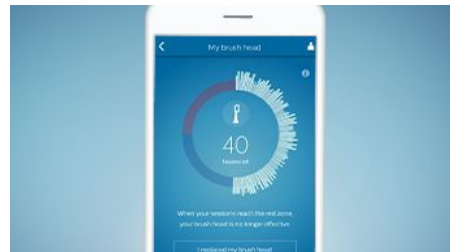

Brush head monitor

Using actual brushing time and pressure, the brush head monitor alerts patients in three months or less when it's time to replace their brush head, ensuring continued effectiveness for the best results possible.