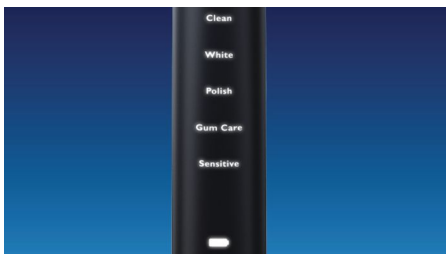

Five brushing modes

Includes the stain-removing White mode, clinically proven to whiten teeth in as little as one week.