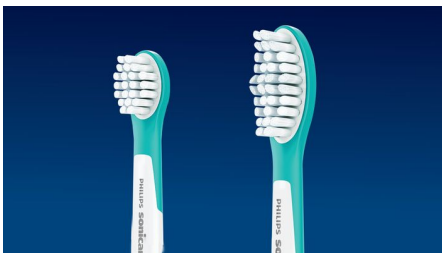

Designed around you

- Two brush head sizes
- Two kid-friendly power modes
- Eight faceplate stickers
- Rubber overmold
- Ergonomic, easy-grip handle
- Two brush head sizes

Guides you to follow dental recommendations

- KidTimer

Provides a superior clean

- Patented Sonicare toothbrush technology

Highlights

Sonic technology

Drives fluid between the teeth and along the gumline for a powerful yet gentle clean.

KidTimer

Gradually increases brushing time over 90 days until reaching the dentist-recommended two minutes to train kids to brush longer.

Two brush head sizes

Provide the perfect option for every mouth. Standard and compact sizes are comfortable fit for kids ages 4 and older.

Brush heads

Provide the perfect option for every mouth. Standard and Compact sizes are comfortable fit for kids ages 3 and older.

Rubber overmold

Provides added protection for growing teeth and a safer, gentler brushing experience.

Ergonomic handle

For small hands to maneuver more independently and comfortably.

Specifications

Modes

Power modes: 2