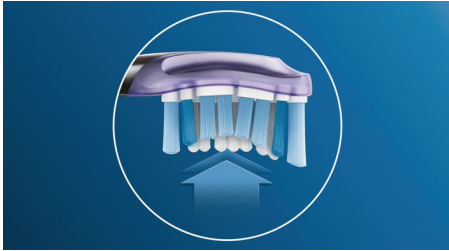

## Focus on gingival health

With Premium Gum Care, even the deepest clean is gentle. As the brush head moves along the gumline, its flexible sides and bristles absorb any excessive pressure so gums are protected even if patients are brushing too hard. Its rounded profile allows the bristles to clean evenly while being gentle on gums. Extra-soft gumline bristles deliver a gentle yet effective clean along the gumline, where gum disease starts. The brush head's smaller size allows easy maneuvering even in hard-to-reach areas.