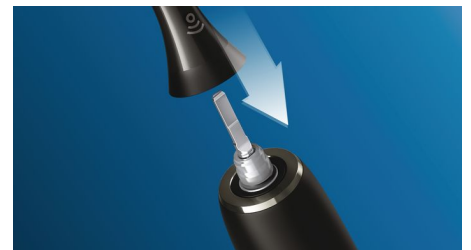

Easy to click-on

Premium Gum Care simply clicks on to a Philips Sonicare toothbrush handle for a secure fit and easy maintenance and cleaning. Premium Gum Care fits all Philips Sonicare toothbrush handles except PowerUp Battery and Essence.