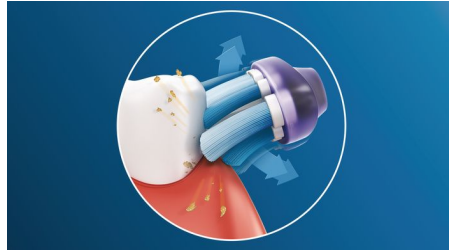

## Focus on gingival health

With Premium Gum Care, even the deepest clean is gentle. As the brush head moves along the gumline, its flexible sides and bristles absorb any excessive pressure so gums are protected even if patients are brushing too hard. Its rounded profile allows the bristles to clean evenly while being gentle on gums. Extra-soft gumline bristles deliver a gentle yet effective clean along the gumline, where gum disease starts. The brush head's smaller size allows easy maneuvering even in hard-to-reach areas.

## Adaptive cleaning technology

Patients get a personalized clean every time they brush with our adaptive cleaning technology. Soft, flexible rubber sides let Premium Gum Care adapt to the unique contours of the mouth. Our bristles adjust to gums and teeth, giving patients up to 2x more surface contact than a DiamondClean brush head for deeper cleaning, even in hard-to-reach spots. Adaptive cleaning technology also: allows gentle tracking along the gumline; absorbs excessive brushing pressure; and enables an enhanced sweeping motion, for a unique in-mouth feel and superior cleaning.

## Powerful plaque removal

The Philips Sonicare Premium Clean brush head provides patients our deepest clean yet. With its flexible sides and unique bristle pattern design, Premium Clean is proven to remove up to 10x more plaque, even in hard-to-reach spots\*\* for a truly deep clean along the gumline and between teeth.