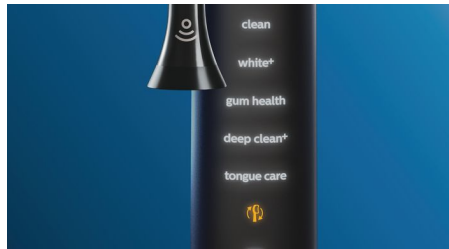

## Focus on gingival health

With Premium Gum Care, even the deepest clean is gentle. As the brush head moves along the gumline, its flexible sides and bristles absorb any excessive pressure so gums are protected even if patients are brushing too hard. Its rounded profile allows the bristles to clean evenly while being gentle on gums. Extra-soft gumline bristles deliver a gentle yet effective clean along the gumline, where gum disease starts. The brush head's smaller size allows easy maneuvering even in hard-to-reach areas.

## Adaptive cleaning technology

Patients get a personalized clean every time they brush with our adaptive cleaning technology. Soft, flexible rubber sides let Premium Gum Care adapt to the unique contours of the mouth. Our bristles adjust to gums and teeth, giving patients up to 2x more surface contact than a DiamondClean brush head for deeper cleaning, even in hard-to-reach spots. Adaptive cleaning technology also: allows gentle tracking along the gumline; absorbs excessive brushing pressure; and enables an enhanced sweeping motion, for a unique in-mouth feel and superior cleaning.

## Powerful plaque removal

The Philips Sonicare Premium Clean brush head provides patients our deepest clean yet. With its flexible sides and unique bristle pattern design, Premium Clean is proven to remove up to 10x more plaque, even in hard-to-reach spots\*\* for a truly deep clean along the gumline and between teeth.

## BrushSync mode pairing

Patients will always get their best possible clean and gum care with our BrushSync mode pairing feature. A microchip in the Premium Gum Care brush head syncs with the connected Philips Sonicare toothbrush handle. It prompts the handle to automatically select the optimal brushing mode and intensity level for exceptional gum health. All your patients need to do is start brushing.