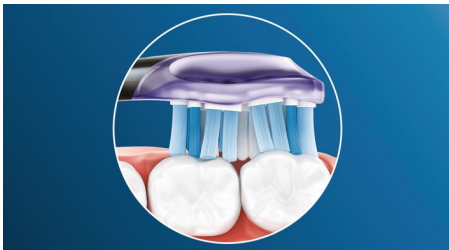

Adaptive cleaning technology

Patients get a personalized clean every time they brush with our adaptive cleaning technology. Soft, flexible rubber sides let Premium Gum Care adapt to the unique contours of the mouth. Our bristles adjust to gums and teeth, giving patients up to 2x more surface contact than a DiamondClean brush head for deeper cleaning, even in hard-to-reach spots. Adaptive cleaning technology also: allows gentle tracking along the gumline; absorbs excessive brushing pressure; and enables an enhanced sweeping motion, for a unique in-mouth feel and superior cleaning.