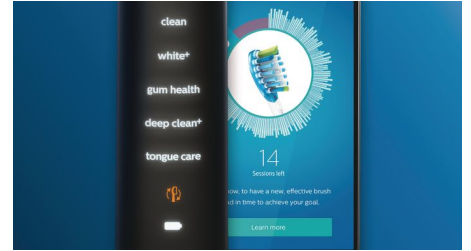

Smart brush head replacement

Brush heads exhibit fatigue and bristle wear after three months of normal use. Philips Sonicare smart toothbrushes provide accurate brush head replacement reminders based on how often patients brush and how much pressure they use. For those who don't use a smart toothbrush, Premium Gum Care's blue reminder bristles fade to white to let patients know it's time for a replacement brush head.