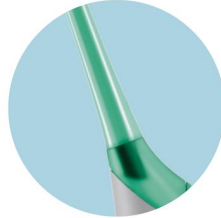

### Guidance tip

Simply glide the guidance tip along the gum-line until you feel it settle between the teeth. Provides easy positioning even on those hard-to-reach back teeth.

### Printed droplets on nozzle

In each pack of 2 nozzles, one nozzle is printed with a solid droplet and the other with a clear droplet. This makes it easy to identify nozzles when sharing the device between two people.

### Slim, angled nozzle

Slim, angled nozzle for easy to even the hard-to-reach areas