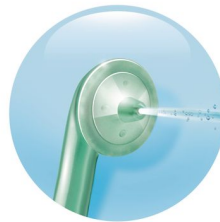

Highlights

Easy-to-fill reservoir

Easy-to-fill reservoir uses only a tiny amount of water for less mess. Fill with mouthwash for enhanced oral health benefits.

Fits Sonicare chargers

You only need one charger to charge your Sonicare products.

Guidance tip

Simply glide the guidance tip along the gum-line until you feel it settle between the teeth. Provides easy positioning even on those hard-to-reach back teeth.

Charging after two weeks

The AirFloss lasts two weeks between charging.

Microburst technology

Microburst technology applies a quick burst of pressurized air and micro-water droplets to clean deep between teeth where a toothbrush can't reach

Up to 99.9% Plaque Removal

AirFloss uses microdroplets of air and water or mouthwash to remove up to 99% more plaque in-between teeth*

Simple one-button use

Simple one-button use for easy cleaning in 60 seconds.

Slim, angled nozzle

Slim, angled nozzle for easy to even the hard-to-reach areas

Slim, easy to hold handle

Easy to manoeuvre around the mouth.