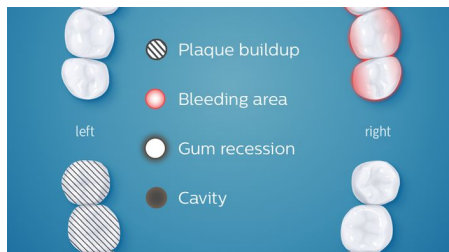

Smart Sensor Technology

Three smart sensors send personalized brushing data to the Philips Sonicare app. Location sensor shows patients where they're brushing too little for better coverage. Scrubbing sensor helps guide patients to reduce scrubbing for optimized technique and a deeper, more gentle clean. Pressure sensor tracks brushing pressure and gently pulsates the handle to tell patients when to adopt a softer touch.

State-of-the-art 3D mouth-map

A personalized 3D mouth-map provides post-brushing analysis so patients can track and refine their routine and identify trouble spots that require extra attention.

Touch-Up

The Touch-Up feature displays customized guidance based on actual brushing data in order to immediately address missed areas.

Highlights trouble spots

Based on advice from their dental professional, patients can highlight and address areas on the personalized mouth-map in need of extra care due to plaque buildup, gum recession or another issue.