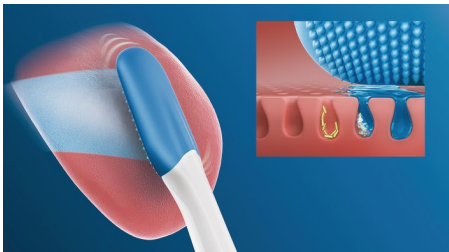

Get your tongue truly clean

To get your tongue truly clean, you need to be able to reach everywhere. Thanks to its ergonomic shape, the TongueCare+ tongue

brush lets you do this in comfort. The small and flexible head makes it easy to clean away bad-breath bacteria in every nook and cranny.