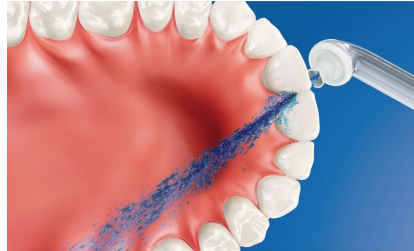

Improves oral health

- Clinically proven to be as effective as floss for gum health**
- Up to 99.9% plaque removal***
- Helps prevent cavities between teeth

Superior technology

- Air and micro-droplet technology
- High-performance nozzle
- Triple-burst customisable settings

The easiest way to effectively clean between teeth

- An easy way to start a healthy habit

Highlights

Better gum health

Philips Sonicare AirFloss Pro/Ultra nozzle is clinically proven to improve gum health as much as floss.** Helps improve gum health in as little as two weeks.

Micro-droplet technology

Our clinically proven results are possible thanks to our unique technology, which combines air and mouthwash or water to powerfully yet gently clean between teeth and along the gumline.

Triple-burst customisation

AirFloss Pro nozzle's powerful spray can be customised to your liking, with single, double or triple bursts for each press of the activation button.

Up to 99.9% plaque removal