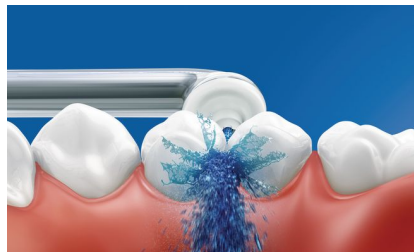

Micro-droplet technology

Our clinically proven results are possible thanks to our unique technology, which combines air and mouthwash or water to powerfully yet gently clean between teeth and along the gumline.

Triple-burst customisation

AirFloss Pro nozzle's powerful spray can be customised to your liking, with single, double or triple bursts for each press of the activation button.

Up to 99.9% plaque removal

AirFloss Pro/Ultra removes up to 99.9% of plaque from treated areas.***

High-performance nozzle

The new AirFloss Pro/Ultra high-performance nozzle amplifies the power of our air and micro-droplet technology to be more effective and efficient than ever.

Easily start a healthy habit

Interproximal cleaning is very important to overall oral health. AirFloss is an easy way to clean deeper between teeth, helping to form a healthy habit.

Helps prevent cavities