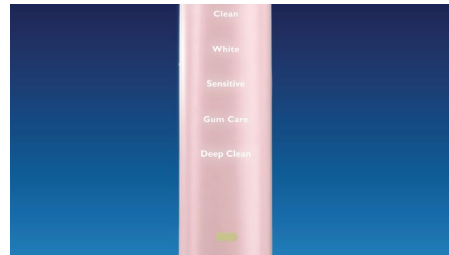

## DiamondClean brush head

DiamondClean toothbrush heads, Philips Sonicare's best whitening brush head, have diamond shaped bristles to effectively yet gently remove surface stains and scrape away plaque. Removes stain build up from coffee, tea, red wine, cigarettes and tobacco in just 1 week.

## AdaptiveClean brush head

Soft, flexible sides made of rubber allow the bristles to conform to the unique shape of patients' teeth and gums to provide up to 4x more surface contact\*. The brush head's flexibility helps the bristles gently track along

## Five brushing modes

Includes the stain-removing White mode, clinically proven to whiten teeth in as little as one week.