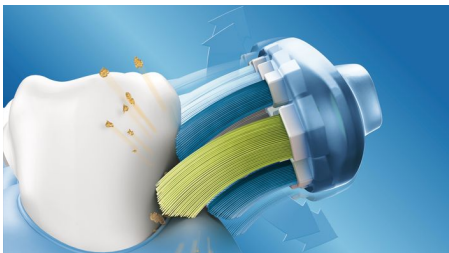

- Part of a better oral healthcare routine

Highlights

Adjusts to your teeth

Our AdaptiveClean brush head is the only electric toothbrush head that can follow the unique shape of your teeth and gums. With soft flexible sides made of rubber, the bristles of the brush head can adjust to the shape of each tooth's surface. You get up to 4x more surface contact* and up to 10x more plaque removal** along the gum line and between teeth. Even hard-to-reach areas get a deep clean that's still gentle on gums.

Gentle on gums

With an AdaptiveClean brush head, even the deepest clean is gentle. As your sonic toothbrush tracks along the gum line, the flexible sides and bristles of the brush head absorb any excessive pressure you might apply. The soft tissue around your gums is protected even if you brush too hard.

Our deepest clean

Our most innovative brush head is also our deepest cleaning brush head yet. Thanks to its flexible form, the AdaptiveClean brush head can remove up to 10x more plaque from hard-to-reach areas than a manual toothbrush. The movement of the brush head is specifically designed to enhance the dynamic cleaning action of your Philips sonic toothbrush. However you brush, you get an exceptional clean that you can see and feel.