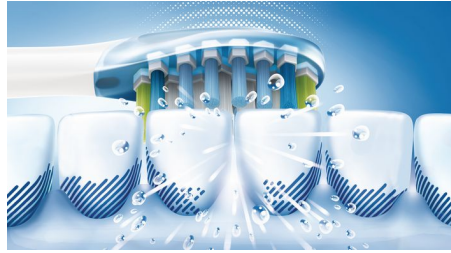

- Part of a better oral healthcare routine

Highlights

Adjusts to your teeth

Our AdaptiveClean brush head is the only electric toothbrush head that can follow the unique shape of your teeth and gums. With soft flexible sides made of rubber, the bristles of the brush head can adjust to the shape of each tooth's surface. You get up to 4x more surface contact* and up to 10x more plaque removal** along the gum line and between teeth. Even hard-to-reach areas get a deep clean that's still gentle on gums.

Gentle on gums

With an AdaptiveClean brush head, even the deepest clean is gentle. As your sonic toothbrush tracks along the gum line, the flexible sides and bristles of the brush head absorb any excessive pressure you might apply. The soft tissue around your gums is protected even if you brush too hard.

Our deepest clean

Our most innovative brush head is also our deepest cleaning brush head yet. Thanks to its flexible form, the AdaptiveClean brush head can remove up to 10x more plaque from hard-to-reach areas than a manual toothbrush. The movement of the brush head is specifically designed to enhance the dynamic cleaning action of your Philips sonic toothbrush. However you brush, you get an exceptional clean that you can see and feel.