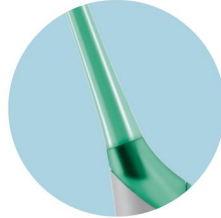

Fall in love with flossing. Switch to Philips Sonicare Airfloss.

Easy to maneuver to focus on hard-to-reach areas

- Guidance tip for easy placement
- Slim, angled nozzle for easy to even the hard-to-reach areas

Removable nozzle makes AirFloss easy to share

- Printed droplets on nozzle make it easy to share

Proven improvement of oral health

- Removes up to 99% more plaque between teeth*

Highlights

Guidance tip

Simply glide the guidance tip along the gum-line until you feel it settle between the teeth. Provides easy positioning even on those hard-to-reach back teeth.

Printed droplets on nozzle

In each pack of 2 nozzles, one nozzle is printed with a solid droplet and the other with a clear droplet. This makes it easy to identify nozzles when sharing the device between two people.

Slim, angled nozzle

Slim, angled nozzle for easy to even the hard-to-reach areas

Specifications

Technical specifications

Operating time: Replace nozzle every 6 months