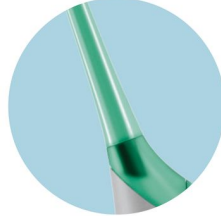

Fall in love with flossing. Switch to Philips Sonicare Airfloss.

Easy to maneuver to focus on hard-to-reach areas

- Guidance tip for easy placement
- Slim, angled nozzle for easy to even the hard-to-reach areas

Removable nozzle makes AirFloss easy to share

- Printed droplets on nozzle make it easy to share

Proven improvement of oral health

- Up to 99.9% plaque removal

Highlights

Guidance tip

Simply glide the guidance tip along the gum-line until you feel it settle between the teeth. Provides easy positioning even on those hard-to-reach back teeth.

Printed droplets on nozzle

In each pack of 2 nozzles, one nozzle is printed with a solid droplet and the other with a clear droplet. This makes it easy to identify nozzles when sharing the device between two people.

Slim, angled nozzle

Slim, angled nozzle for easy to even the hard-to-reach areas

Specifications

Technical specifications

Operating time: Replace nozzle every 6 months