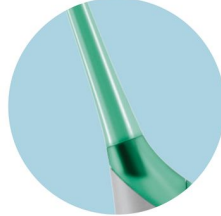

Fall in love with flossing. Switch to Philips Sonicare Airfloss.

Easy to maneuver to focus on hard-to-reach areas

- Guidance tip for easy placement
- Slim, angled nozzle for easy to even the hard-to-reach areas

Removable nozzle makes AirFloss easy to share

- Printed droplets on nozzle make it easy to share

Proven improvement of oral health

- Removes up to 99% more plaque between teeth*

Highlights

Guidance tip

Simply glide the guidance tip along the gum-line until you feel it settle between the teeth. Provides easy positioning even on those hard-to-reach back teeth.

Printed droplets on nozzle

In each pack of 2 nozzles, one nozzle is printed with a solid droplet and the other with a clear droplet. This makes it easy to identify nozzles when sharing the device between two people.

Slim, angled nozzle

Slim, angled nozzle for easy to even the hard-to-reach areas

Specifications

Technical specifications

Operating time: Replace nozzle every 6 months