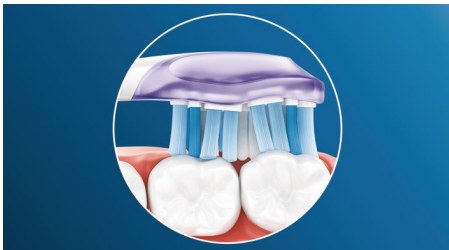

Adaptive cleaning technology

Patients get a personalized clean every time they brush with our adaptive cleaning technology. Soft, flexible rubber sides let Premium Gum Care adapt to the unique contours of the mouth. Our bristles adjust to gums and teeth, giving patients up to 2x more surface contact than a DiamondClean brush head for deeper cleaning, even in hard-to-reach spots. Adaptive cleaning technology also: allows gentle tracking along the gumline; absorbs excessive brushing pressure; and enables an enhanced sweeping motion, for a unique in-mouth feel and superior cleaning.