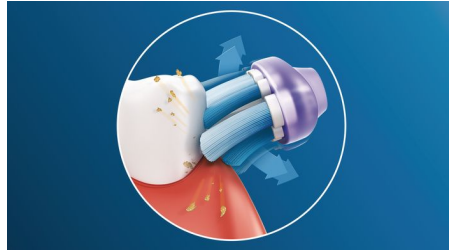

## Focus on gingival health

With Premium Gum Care, even the deepest clean is gentle. As the brush head moves along the gumline, its flexible sides and bristles absorb any excessive pressure so gums are protected even if patients are brushing too hard. Its rounded profile allows the bristles to clean evenly while being gentle on gums. Extra-soft gumline bristles deliver a gentle yet effective clean along the gumline, where gum disease starts. The brush head's smaller size allows easy maneuvering even in hard-to-reach areas.

## Adaptive cleaning technology

Patients get a personalized clean every time they brush with our adaptive cleaning technology. Soft, flexible rubber sides let Premium Gum Care adapt to the unique contours of the mouth. Our bristles adjust to gums and teeth, giving patients up to 2x more surface contact than a DiamondClean brush head for deeper cleaning, even in hard-to-reach spots. Adaptive cleaning technology also: allows gentle tracking along the gumline; absorbs excessive brushing pressure; and enables an enhanced sweeping motion, for a unique in-mouth feel and superior cleaning.

## Powerful plaque removal

Thanks to its flexible design, Premium Gum Care is proven to remove up to 10x more plaque than a manual toothbrush. It moves to enhance our unique Philips Sonicare cleaning technology so that however patients brush, they get an exceptional clean they can see and feel.