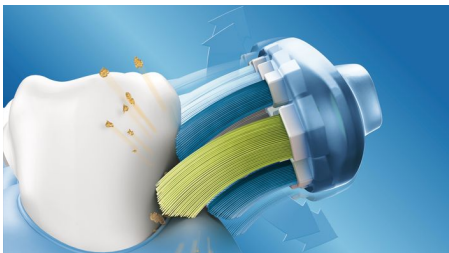

- Part of a better oral healthcare routine

Highlights

Adjusts to your teeth

Our AdaptiveClean brush head is the only electric toothbrush head that can follow the unique shape of your teeth and gums. With soft, flexible sides made of rubber, the bristles of the brush head can adjust to the shape of each tooth's surface. You get up to 4 x more surface contact* and up to 10 x more plaque removal** along the gum line and between teeth. Even hard-to-reach areas get a deep clean that's still gentle on gums.

Gentle on gums

With an AdaptiveClean brush head, even the deepest clean is gentle. As your sonic toothbrush tracks along the gum line, the flexible sides and bristles of the brush head absorb any excessive pressure you might apply. The soft tissue around your gums is protected even if you brush too hard.

Our deepest clean

Our most innovative brush head is also our deepest-cleaning brush head yet. Thanks to its flexible form, the AdaptiveClean brush head can remove up to 10 x more plaque from hard-to-reach areas. The movement of the brush head is specifically designed to enhance the dynamic cleaning action of your Philips sonic toothbrush. However you brush, you get an exceptional clean that you can see and feel.