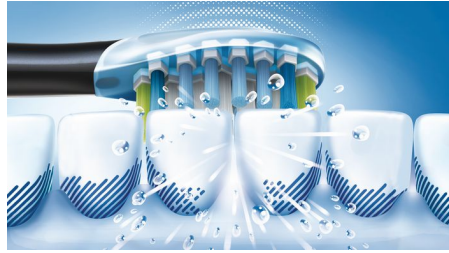

- Part of a better oral healthcare routine

Highlights

Adjusts to your teeth

Our AdaptiveClean brush head is the only electric toothbrush head that can follow the unique shape of your teeth and gums. With soft, flexible sides made of rubber, the bristles of the brush head can adjust to the shape of each tooth's surface. You get up to 4 x more surface contact* and up to 10 x more plaque removal** along the gum line and between teeth. Even hard-to-reach areas get a deep clean that's still gentle on gums.

Gentle on gums

With an AdaptiveClean brush head, even the deepest clean is gentle. As your sonic toothbrush tracks along the gum line, the flexible sides and bristles of the brush head absorb any excessive pressure you might apply. The soft tissue around your gums is protected even if you brush too hard.

Our deepest clean

Our most innovative brush head is also our deepest-cleaning brush head yet. Thanks to its flexible form, the AdaptiveClean brush head can remove up to 10 x more plaque from hard-to-reach areas. The movement of the brush head is specifically designed to enhance the dynamic cleaning action of your Philips sonic toothbrush. However you brush, you get an exceptional clean that you can see and feel.