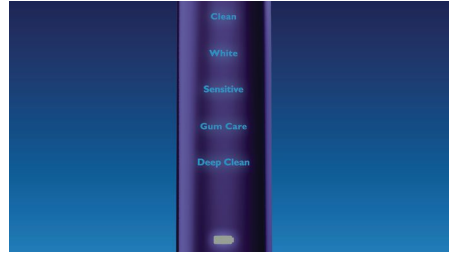

Five brushing modes

Includes the stain-removing White mode, clinically proven to whiten teeth in as little as one week.