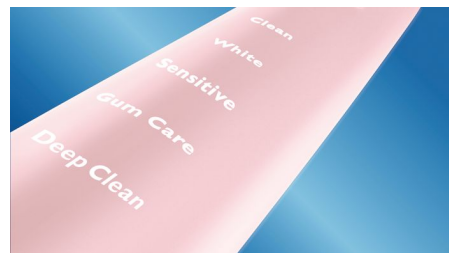

Deep Clean mode

Our all-new Deep Clean mode delivers an exceptional clean in hard-to-reach places. The unique motion of the brush head in this mode plus an extended three-minute brushing time makes it the ideal choice when you want to pay extra attention to trouble spots.