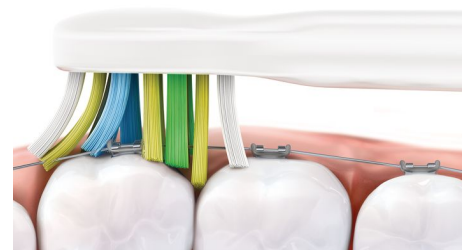

Better access to back teeth

Slim, angled brush head provides better access to back teeth and hard-to-reach places

EasyStart

The EasyStart feature adjusts the power level of the toothbrush over the first 14 uses to help you get used to the Sonicare experience, streamlining the transition from a manual toothbrush

Quadpacer

30 seconds interval timer indicates when you have completed each quadrant of your mouth and signals for you to move on resulting in more consistent cleaning throughout your mouth

Unique sonic technology

Sonicare electric toothbrush's unique dynamic action gently and effectively reaches deep between teeth and along the gumline.

Specifications

Modes

Clean: For exceptional everyday clean

Items included

Handles: 1 2 Series plaque control