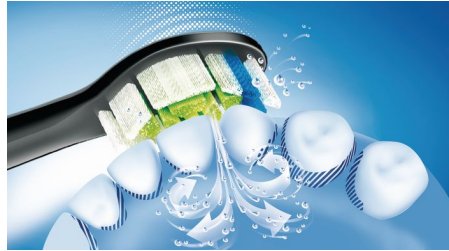

## Whiter teeth, fast

This Philips Sonicare toothbrush head features a central stain-removal pad, from densely-packed diamond-shaped bristles to remove surface stains caused by food and drinks. Also available in smaller, compact size for precision cleaning.

## Removes up to 7x more plaque

Philips Sonicare DiamondClean brush head is clinically proven to remove up to 7 times more plaque than a manual toothbrush.

## Maximized sonic motion

Philips Sonicare brush heads are vital to our core technology of high-frequency, high-amplitude brush movements performing over 62,000 brush movements per minute. Our unparalleled sonic technology fully extends the power from the handle all the way to the tip of the brush head. This sonic motion creates a dynamic fluid action that drives fluid deep between teeth and along the gum line for superior, yet gentle, cleaning every time.