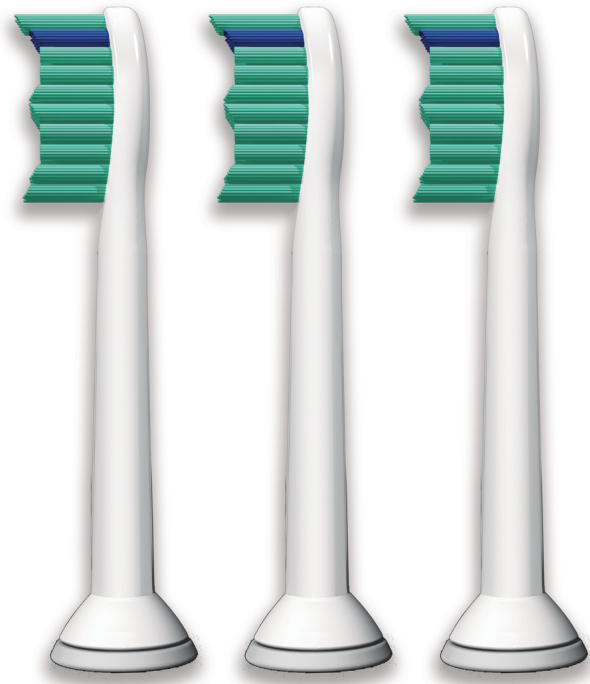

PHILIPS

sonicare

Standard sonic
toothbrush heads

ProResults

3-pack

HX6013

All-around Clean

Larger surface area and contoured bristles thoroughly clean and massage teeth and gums.

Designed to optimize performance

- Reminder bristles ensure you are getting an effective clean

Thorough clean feeling in your mouth

- Brush head design maximizes sonic motion
- Contoured bristles fit the natural shape of your teeth
- Angled, radial-trimmed bristles expands the area covered

Contoured bristles

These Philips Sonicare electric toothbrush bristles are trimmed in a contoured pattern to fit the natural shape of teeth. The peaks and valleys along the length of the brush head are ergonomically designed to follow teeth topography and fit in between teeth so you're less likely to miss places when you brush.

Angled radial-trimmed bristles

The curved surface area created by angled, radial-trimmed bristles helps maintain contact with the surfaces of the teeth and gums as the brush head pivots, covering a larger surface area without increasing the size of the brush head.