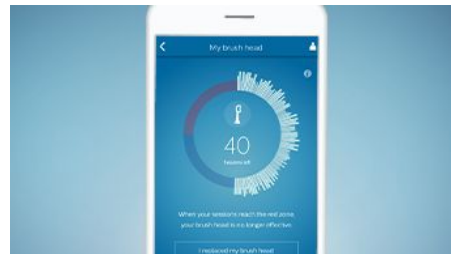

Brush head monitor

Using actual brushing time and pressure, the brush head monitor alerts patients in three months or less when it's time to replace their brush head, ensuring continued effectiveness for the best results possible.