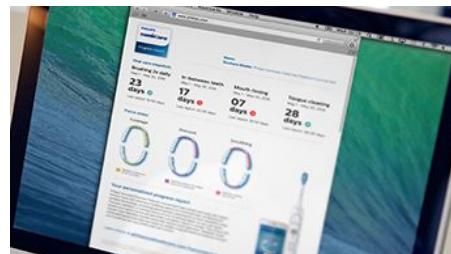

Goal-setting, progress reports

The Philips Sonicare app maintains a running history of a patient's personalized brushing data, allowing them to easily review performance and set daily and long-term goals. After 30 days, patients can generate an in-app progress report summarizing their

brushing performance, with the added option of sharing reports with their dental professional via email.