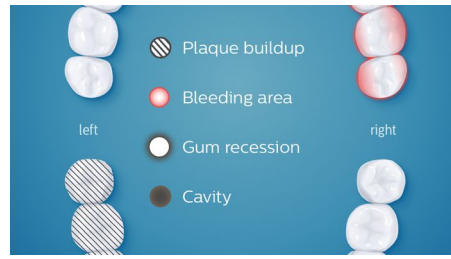

Highlights

Smart Sensor Technology

Three smart sensors send personalized brushing data to the Philips Sonicare app. Location sensor shows patients where they're brushing too little for better coverage. Scrubbing sensor helps guide patients to reduce scrubbing for optimized technique and a deeper, more gentle clean. Pressure sensor tracks brushing pressure and gently pulsates the handle to tell patients when to adopt a softer touch.

State-of-the-art 3D mouth-map

A personalized 3D mouth-map provides post-brushing analysis so patients can track and refine their routine and identify trouble spots that require extra attention.

Touch-Up

The Touch-Up feature displays customized guidance based on actual brushing data in order to immediately address missed areas.

Highlights trouble spots

Based on advice from their dental professional, patients can highlight and address areas on the personalized mouth-map in need of extra care due to plaque buildup, gum recession or another issue.