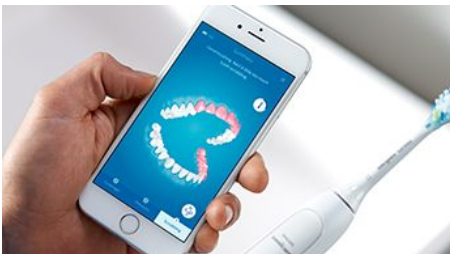

State-of-the-art 3D mouth-map

A personalized 3D mouth-map provides post-brushing analysis so patients can track and refine their routine and identify trouble spots that require extra attention.