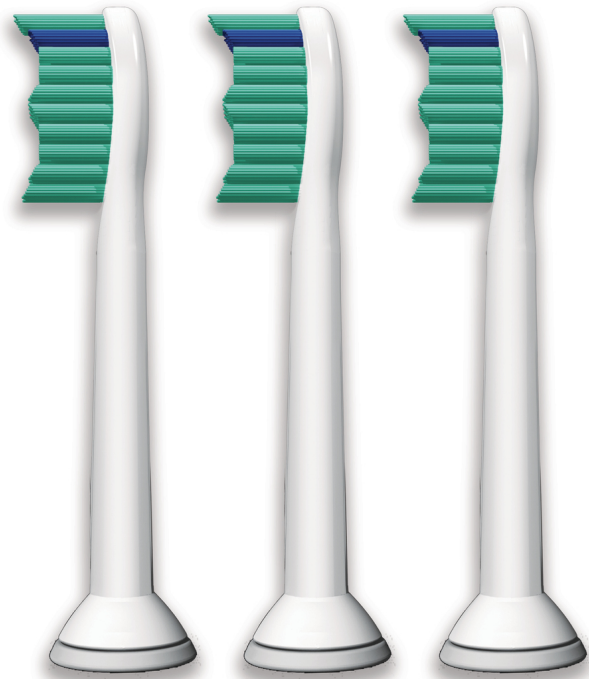

PHILIPS

sonicare

Standard sonic
toothbrush heads

ProResults

3-pack

HX6013

All-around Clean

Sonicare electric toothbrush head

Replacement brush head for Sonicare electric toothbrush, with larger surface area and contoured bristles that thoroughly clean and massage teeth and gums.

Designed to optimize performance

- Reminder bristles ensure you are getting an effective clean

Thorough clean feeling in your mouth

- Brush head design maximizes sonic motion
- Contoured bristles fit the natural shape of your teeth
- Angled, radial-trimmed bristles expands the area covered

A brush head that fits multiple handles

Contoured bristles

These Philips Sonicare electric toothbrush bristles are trimmed in a contoured pattern to fit the natural shape of teeth. The peaks and valleys along the length of the brush head are ergonomically designed to follow teeth topography and fit in between teeth so you're less likely to miss places when you brush.