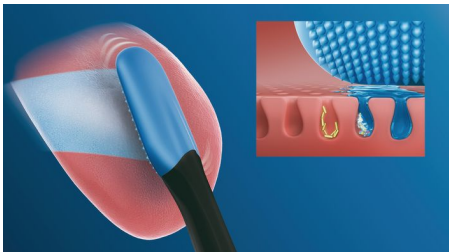

Get your tongue truly clean

To get your tongue truly clean, you need to be able to reach everywhere. Thanks to its ergonomic shape, the TongueCare+ tongue

brush lets you do this in comfort. The small and flexible head makes it easy to clean away bad-breath bacteria in every nook and cranny.