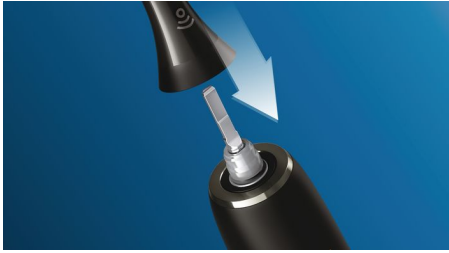

Highlights

Easy to click-on

TongueCare+ tongue brush quickly transforms your Philips Sonicare toothbrush into a sonic-powered tongue cleaner. Each tongue brush clicks onto your Philips Sonicare toothbrush handle, just like a regular brush head. Simple to use, replace and clean, these innovative tongue brushes are compatible with all Philips Sonicare click-on toothbrush handles, so it couldn't be easier to add tongue cleaning to your daily oral care routine. It fits all Philips Sonicare toothbrush handles except: PowerUp Battery and Essence.