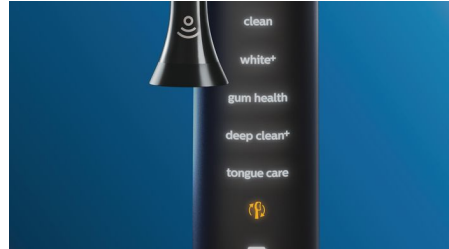

## Easy to click-on

TongueCare+ tongue brush quickly transforms your Philips Sonicare toothbrush into a sonic-powered tongue cleaner. Each tongue brush clicks onto your Philips Sonicare toothbrush handle, just like a regular brush head. Simple to use, replace and clean, these innovative tongue brushes are compatible with all Philips Sonicare click-on toothbrush handles, so it couldn't be easier to add tongue cleaning to your daily oral care routine. It fits all Philips Sonicare toothbrush handles except: PowerUp Battery and Essence.

## Smart mode-pairing

Our smart TongueCare+ tongue brush has a microchip inside that communicates with the toothbrush handle. So when you click it on, the handle automatically recognizes it and selects the appropriate mode and intensity level to optimize your tongue-cleaning performance. All you have to do is to press the power button.