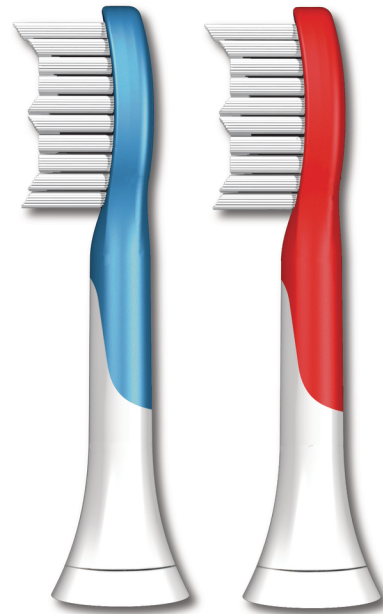

## sonicare

Standard sonic  
toothbrush heads

For Kids

2-pack

HX6042/06