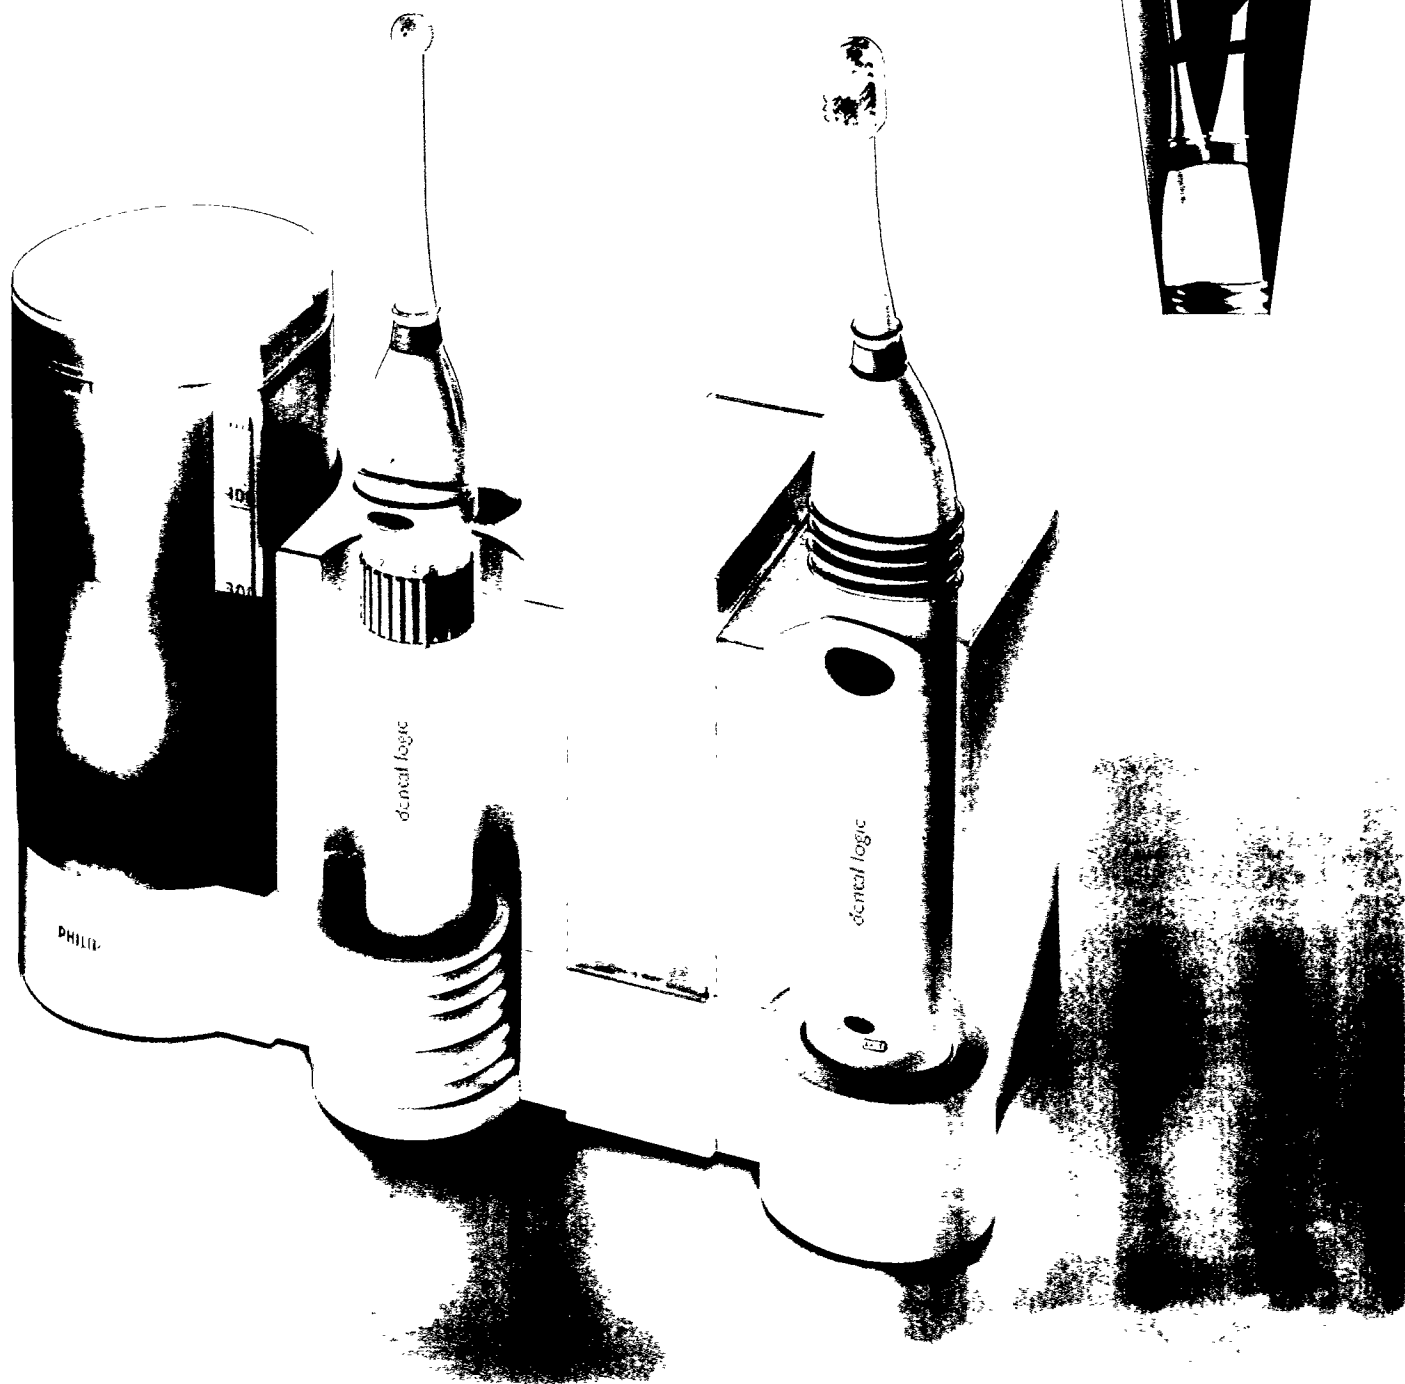

PHILIPS

HP 705 timer

controlled pressure

Let's make things better.

PHILIPS

HP 705 timer

Dental Centre

The Philips Dental Logic HP 705 electric toothbrush with timer fulfils the core consumer need of clean and healthy teeth through its unique pressure control system. This system ensures that all the bristles remain upright so that it penetrates and removes plaque effectively. Brushing correctly with a manual brush is difficult and time consuming. The Dental Logic system has more than 4200 movements/per minute plus the pressure control system that help you keep your teeth clean and healthy.

FEATURES

Pressure Control System

Contour brush (4 brushes)

Clean & Clear brushing system

2 min. brushing timer

Charging light & battery full indication

Brush storage container

Wall bracket

Cord storage

Single jet / multi jets

Full power push button

All controls one finger operated

Suitable for use with mouth wash

Dishwasher proof detachable parts

4 Small pointed jet tips

TECHNICAL SPECIFICATION

: Clicks back when pressing too hard, for keeping teeth clean and healthy.

: The brush that adapts to the shape of the teeth, cleans better also in hard to reach areas.

: 1. Quick short strokes to loosen the plaque
2. Gentle roll action to disperse the plaque