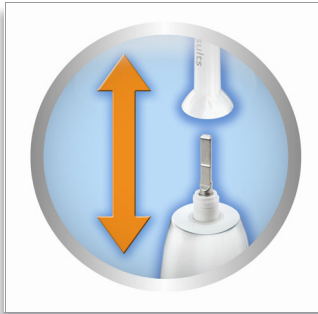

- Angled, radial-trimmed bristles expand the area covered
- Contoured bristles fit the natural shape of your teeth
- Brush head design maximises sonic motion

Easy to manoeuvre to focus on hard-to-reach areas

- Small brush head size helps you focus in tight places

Designed to optimise performance

- Reminder bristles ensure you are getting an effective clean

A brush head that fits multiple handles

- Snap-on brush head

PHILIPS
sense and simplicity

Highlights

Snap-on brush head

Easy brush head placement and handle cleaning

Angled radial-trimmed bristles

The curved surface area created by angled, radial-trimmed bristles helps maintain contact with the surfaces of the teeth and gums as the brush head pivots, covering a larger surface area without increasing the size of the brush head.

Contoured bristles

Bristles are trimmed in a contoured pattern to fit the natural shape of teeth. The peaks and valleys along the length of the brush head are ergonomically designed to follow teeth topography and fit between teeth so you're less likely to miss places when you brush.