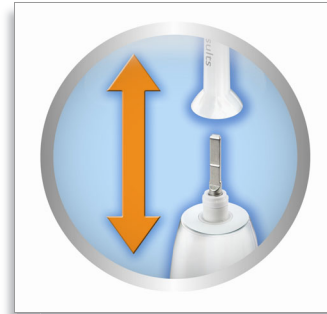

replacement is needed.

Items Included

- Hygienic travel cap: 1 pcs

Ease of use

- Suitable for these models: FlexCare+, FlexCare, HealthyWhite, HydroClean, EasyClean, DiamondClean

HX6003/45

Highlights

Snap-on brush head

Easy brush head placement and handle cleaning

Reminder bristles

Reminder bristles let's you know when to replace the brush head. After three months of normal use bristles exhibit fatigue, and brush heads are less effective. Replace your brush heads every 3 months.

Hydroguides

HydroGuides works with our patented sonic technology to direct toothpaste and water between teeth to help you clean those tight spaces. While it doesn't replace flossing, it can help give you a better clean between teeth.