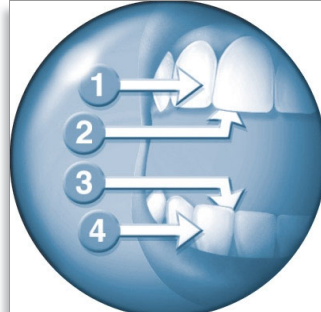

PHILIPS
sonicare

sense and simplicity

Highlights

Patented dynamic cleaning action

Gently and efficiently reaches between teeth and along the gumline.

Contoured bristles

Extra-soft round-ended bristles are gentle on teeth and gums

Slim, angled brush neck

Helps to clean hard to reach areas.

Naturally whiter teeth

Clinically proven to significantly reduce coffee, tea and tobacco stains for naturally whiter teeth.

Safe and gentle

Your Sonicare is safe to use on: braces (brush heads wear out sooner when used on braces), dental restorations (fillings, crowns, veneers) and periodontal pockets.

Improves gum health

Clinically proven to reduce gingivitis and help shrink periodontal pockets.

Easy-start

Gently increases power over first 12 uses, to ease into the Sonicare experience

Quadpacer

Quadpacer 30-second interval timer encourages even brushing