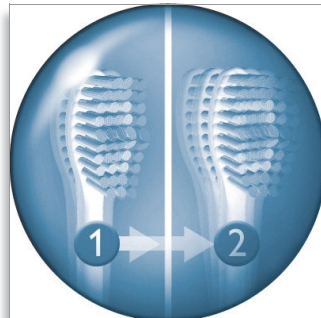

Slim, angled brush neck

Helps to clean hard to reach areas.

Naturally whiter teeth

Clinically proven to significantly reduce coffee, tea and tobacco stains for naturally whiter teeth.

Safe and gentle

Your Sonicare is safe to use on: braces (brush heads wear out sooner when used on braces), dental restorations (fillings, crowns, veneers) and periodontal pockets.

Improves gum health

Clinically proven to reduce gingivitis and help shrink periodontal pockets.

Easy-start

Gently increases power over first 12 uses, to ease into the Sonicare experience

Quadpacer

Quadpacer 30-second interval timer encourages even brushing

Dual Speed Control

Dual Speed Control

Specifications

Additional features

- Contoured brush head
- Smartimer
- Easy-Start
- Quadpacer
- Deluxe recharge gauge
- Ergonomic tapered handle
- Brush heads included: 1