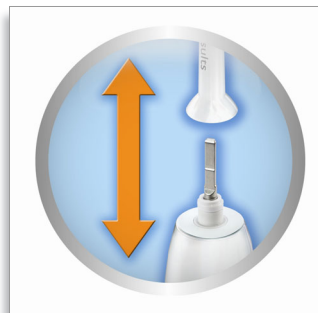

Standard sonic toothbrush head
1-pack

Specifications

Ease of use

- Suitable for these models: FlexCare+, FlexCare, HealthyWhite, HydroClean, EasyClean

Technical specifications

- Operating time: For optimal results, a new brush head is recommended every three months.
- Replacement: Reminder Bristles fade when a replacement is needed.

Weight and dimensions

- Dimensions brush head packaging: 21.6 h x 7.0 w x 2.2 d cm
- Weight brush head packaging: 0.03 kg

Items Included

- Hygienic travel cap: 1 pcs

HX6011/11

Highlights

Snap-on brush head

Easy brush head placement and handle cleaning