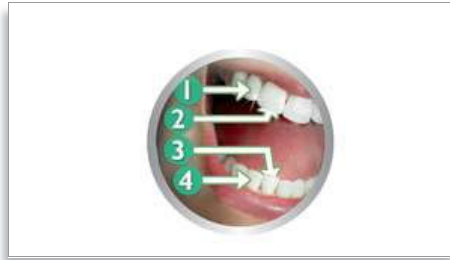

Quadpacer

30 seconds interval timer indicates when you have completed each quadrant of your mouth and signals for you to move on resulting in more consistent cleaning throughout your mouth

Clean Mode

Clean Mode: Standard 2 minute mode for outstanding clean