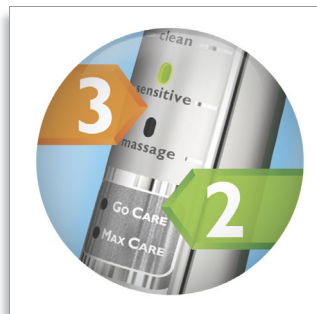

Items Included

- UV sanitizer: 1
- Deluxe soft travel case: 1
- FlexCare+ handle: 1 pcs
- Standard ProResults brush head: 1
- Compact ProResults brush head: 1
- Additional brush head color code rings: 3 pcs

Highlights

ProResults brush head

ProResult brush head's contour fit, wider bristle range, and broader sweeping motion provides better tooth coverage.

FlexCare features

3 flexible brushing modes, 2 personalized cleaning routines.