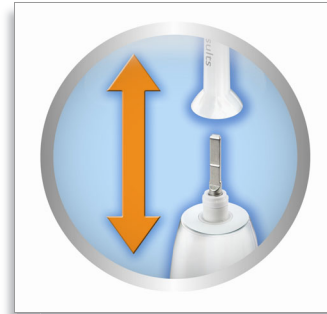

Standard sonic toothbrush heads
3-pack

Specifications

Weight and dimensions

- Dimensions brush head packaging: 21.6 h x 7.0 w x 2.2 d cm
- Weight brush head packaging: 0.056 kg

Technical specifications

- Operating time: For optimal results, a new brush head is recommended every three months.
- Replacement: Reminder Bristles fade when a

replacement is needed.

Items Included

- Hygienic travel cap: 1 pcs

Ease of use

- Suitable for these models: FlexCare+, FlexCare, HealthyWhite, HydroClean, EasyClean, DiamondClean

HX6003/02

Highlights

Snap-on brush head

Easy brush head placement and handle cleaning

Hydroguides

HydroGuides works with our patented sonic technology to direct toothpaste and water between teeth to help you clean those tight spaces. While it doesn't replace flossing, it can help give you a better clean between teeth.