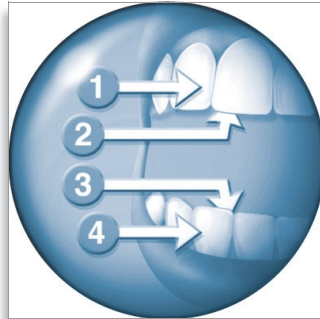

Slim, angled brush neck

Helps clean hard to reach areas.

Naturally whiter teeth

Clinically proven to significantly reduce coffee, tea and tobacco stains for naturally whiter teeth.

Safe and gentle

Your Sonicare is safe to use on: braces (brush heads wear out sooner when used on braces), dental restorations (fillings, crowns, veneers) and periodontal pockets.

Improves gum health

Optimal cleaning between teeth and along the gumline provides improved gum health in just two weeks. Giving a superior cleaning in between teeth and removes significantly more plaque to a manual toothbrush

Easy-start

Gently increases power over first 12 uses, to ease into the Sonicare experience

Quadpacer

Quadpacer 30-second interval timer encourages even brushing

Dual Speed Control

Dual Speed Control

Specifications