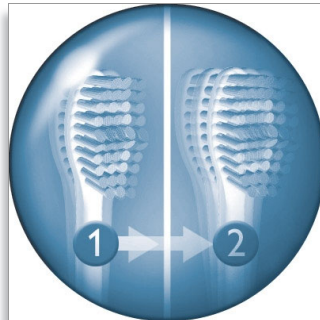

Improves gum health

Optimal cleaning between teeth and along the gumline provides improved gum health in just two weeks. Giving a superior cleaning in between teeth and removes significantly more plaque to a manual toothbrush

Easy-start

Gently increases power over first 12 uses, to ease into the Sonicare experience

Quadpacer

Quadpacer 30-second interval timer encourages even brushing

Dual Speed Control

Dual Speed Control

Specifications