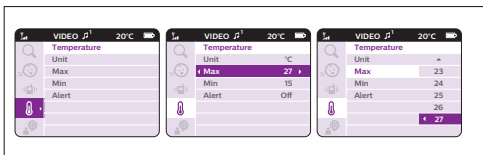

Always here to help you

Register your product and get support at
www.philips.com/welcome

SCD630

PHILIPS
AVENT

www.philips.com/support

www.philips.com/avent

Philips Consumer Lifestyle BV
Tussendiepen 4, 9206 AD Drachten, The Netherlands