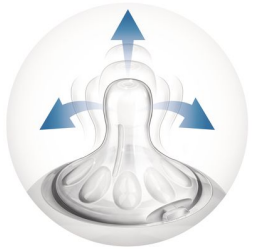

Highlights

Natural latch on

The wide breast shaped nipple promotes natural latch on similar to the breast, making it easy for your baby to combine breast and bottle feeding.

Ergonomic shape

Due to the unique shape, the bottle is easy to hold and grip in any direction for maximum comfort, even for baby's tiny hands.

Unique comfort petals

Petals inside the nipple increase softness and flexibility without nipple collapse. Your baby will enjoy a more comfortable and contented feed.

Freeflow pacifier

The orthodontic, collapsible nipple of the pacifier respects the natural development of baby's palate, teeth and gums. All our pacifiers are made from silicone and are taste and odour-free.

Simple to use and clean

Wide bottle neck makes filling and cleaning easy. Only a few parts for quick and simple assembly.

Advanced anti-colic valve

Innovative twin valve designed to reduce colic and discomfort by venting air into the bottle and not baby's tummy.