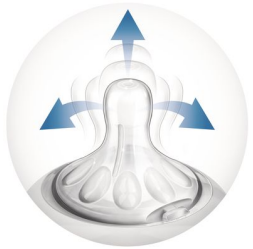

Unique comfort petals

Petals inside the nipple increase softness and flexibility without nipple collapse. Your baby will enjoy a more comfortable and contented feed.