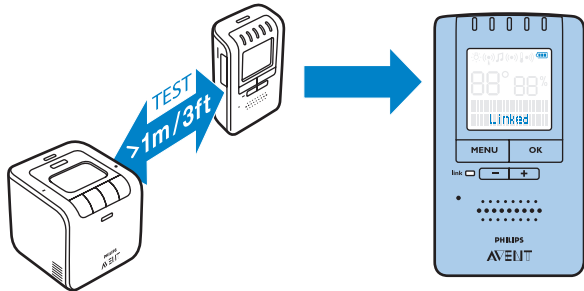

Quick Start Guide

SCD535

CE 0979
www.philips.com/AVENT

 100% recycled paper
100% papier recyclé
4222.005.0004.3

PHILIPS
AVENT

SCD535

Baby Unit

Parent Unit

1a

1b

2a

2 sec.

2 sec.

2b

3a

3b