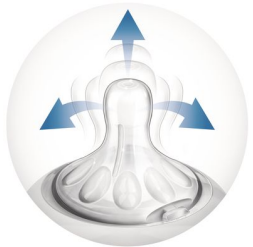

Vents air away from your baby's tummy

- Advanced anti-colic system with innovative twin valve

Easy to hold and grip in any direction

- Ergonomic shape for maximum comfort
- Simple to use and clean, quick and easy assembly

Highlights

Natural latch on

The wide breast shaped nipple promotes natural latch on similar to the breast, making it easy for your baby to combine breast and bottle feeding.

Unique comfort petals

Petals inside the nipple increase softness and flexibility without nipple collapse. Your baby will enjoy a more comfortable and contented feed.

Advanced anti-colic valve

Innovative twin valve designed to reduce colic and discomfort by venting air into the bottle and not baby's tummy.

This bottle is BPA free*

The Philips Avent Natural bottle is made of BPA free* material (polypropylene).

Ergonomic shape

Extra comfortable shape, easy to hold and grip in any direction, even for baby's tiny hands.

Simple to use and clean

Wide bottle neck makes filling and cleaning easy. Only a few parts for quick and simple assembly.