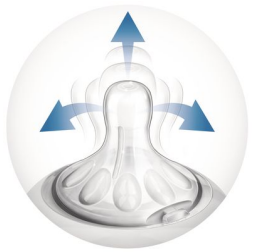

Highlights

Specifications

Natural latch on

The wide breast shaped nipple promotes natural latch on similar to the breast, making it easy for your baby to combine breast and bottle feeding.

Advanced anti-colic valve

Innovative twin valve designed to reduce colic and discomfort by venting air into the bottle and not baby's tummy.

This bottle is BPA free*

The Philips Avent Natural bottle is made of BPA free* material (polypropylene).

Ergonomic shape

Due to the unique shape, the bottle is easy to hold and grip in any direction for maximum comfort, even for baby's tiny hands.

Unique comfort petals

Petals inside the nipple increase softness and flexibility without nipple collapse. Your baby will enjoy a more comfortable and contented feed.

Simple to use and clean

Wide bottle neck makes filling and cleaning easy. Only a few parts for quick and simple assembly.

Material

Bottle: Polypropylene, BPA free*

What is included

Baby Bottle: 4 pcs

Bottle